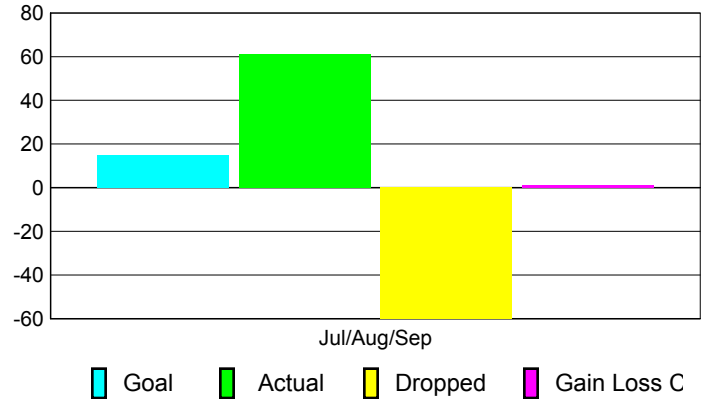

Membership Results 2010-2011

Goal, New, Dropped, Gain/Loss